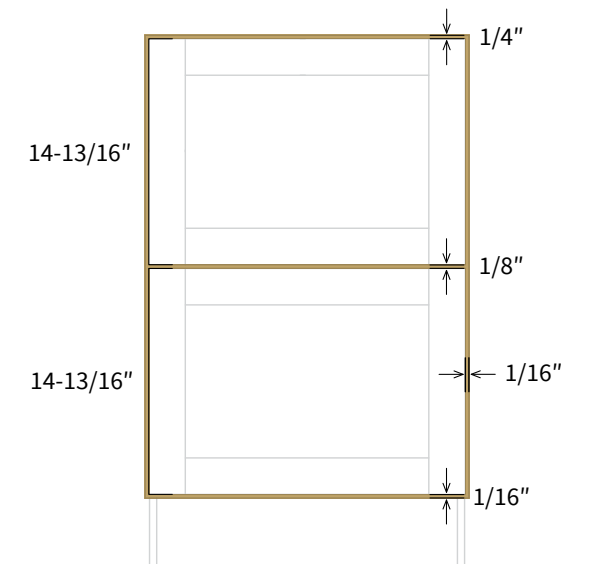

WALL CABINET FEATURE

BASE CABINET FEATURE

5

DOOR & OVERLAY MEASUREMENTS

*Slim shaker 3/4" rail/stile.

6

ADDITIONAL COMPONENTS

Crown Molding

| Item Code | Dimension |
|-----------|--------------------|
| W1515 | 15"W x 15"H x 12"D |
| W1815 | 18"W x 15"H x 12"D |
| W2115 | 21"W x 15"H x 12"D |

Features

One door
No shelf

Wall Double Door 15" High

| Item Code | Dimension |
|-----------|--------------------|
| W2415 | 24"W x 15"H x 12"D |
| W2715 | 27"W x 15"H x 12"D |
| W3015 | 30"W x 15"H x 12"D |
| W3315 | 33"W x 15"H x 12"D |
| W3615 | 36"W x 15"H x 12"D |
| W4215 | 42"W x 15"H x 12"D |

Features

Two doors
Two shelves

Wall Double Door 39" High

| Item Code | Dimension |
|-----------|--------------------|
| W2439 | 24"W x 39"H x 12"D |
| W2739 | 27"W x 39"H x 12"D |
| W3039 | 30"W x 39"H x 12"D |
| W3339 | 33"W x 39"H x 12"D |
| W3639 | 36"W x 39"H x 12"D |
| W4239 | 42"W x 39"H x 12"D |