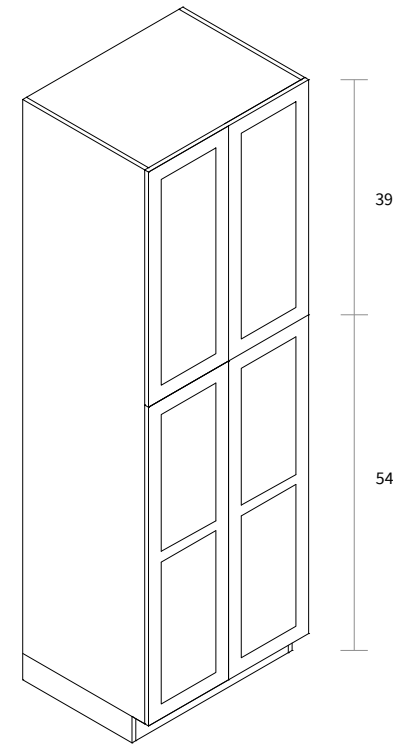

Features

- Four doors
- Six shelves
- Box is separated into TOP/BOTTOM two portions

Wall Pantry Double Door 30" Wide

| Item Code | Dimension |
|-----------|--------------------|
| WP3093 | 30"W x 93"H x 24"D |

Features

- Four doors
- Five shelves
- Toe kick box is separated

Wall Pantry Double Door 36" Wide

| Item Code | Dimension |
|-----------|--------------------|
| WP3693 | 36"W x 93"H x 24"D |

Features

- Four doors
- Five shelves
- Toe kick box is separated

Wall Pantry Double Door 30" Wide

| Item Code | Dimension |
|-----------|---------------------|
| WP30105 | 30"W x 105"H x 24"D |

Features

- Four doors
- Six shelves
- Box is separated into TOP/BOTTOM two portions