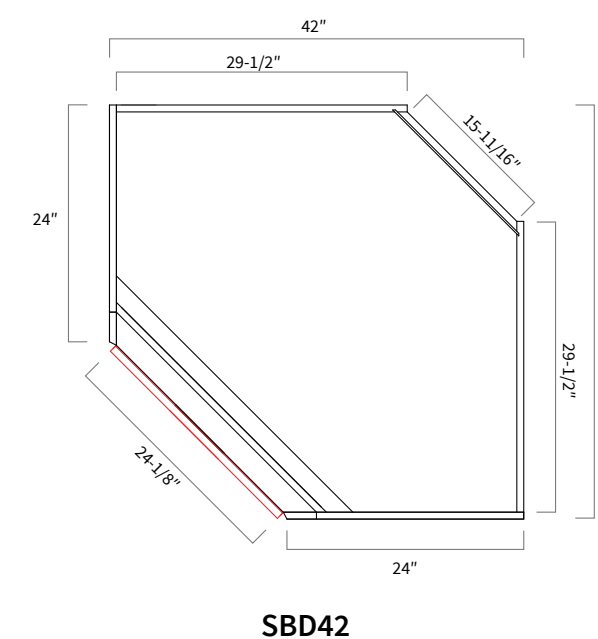

Features

SBD36: Door 15-5/8" wide, 15-1/4" opening
SBD42: Door 24-1/8" wide, 23-3/4" opening
One false drawer front

Farm Sink Base

| Item Code | Dimension |
|-----------|------------------------|
| FSB33 | 33"W x 34-1/2"H x 24"D |
| FSB36 | 36"W x 34-1/2"H x 24"D |
| FSB39 | 39"W x 34-1/2"H x 24"D |

Features

Two doors

Base Blind Corner 39"

| Item Code | Dimension |
|-----------|------------------------|
| BBC39 | 39"W x 34-1/2"H x 24"D |

Features

- One full height door 14-7/8" wide, 13-1/2" opening
- Hinges on the central stile
- Filler needs to be ordered separately
- One shelf