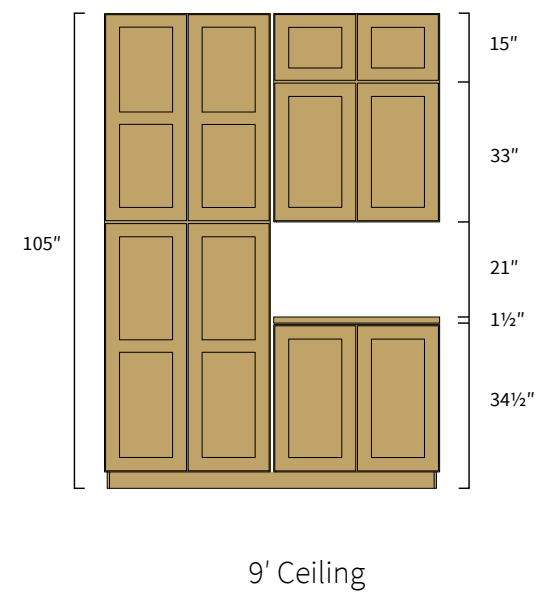

3

CABINET PLANNING