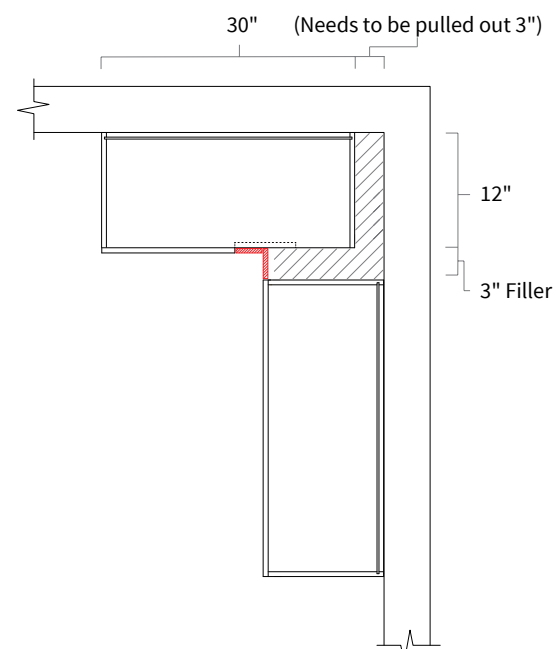

| Item Code | Dimension |
|-----------|--------------------|
| WBC3015 | 30"W x 15"H x 12"D |
| WBC3033* | 30"W x 33"H x 12"D |
| WBC3039** | 30"W x 39"H x 12"D |

Features

- One door 17-7/8" wide, 16-1/2" opening
- Hinges on the central stile
- Cabinet can be flipped for left/right application
- Filler needs to be ordered separately
- *Two shelves
- **Three shelves

Opening Dimensions

Installation Diagram

Wall Diagonal Corner 24"

| Item Code | Dimension |
|-----------|--------------------|
| WDC2415 | 24"W x 15"H x 12"D |
| WDC2433* | 24"W x 33"H x 12"D |
| WDC2439** | 24"W x 39"H x 12"D |

Features

- One door 15-11/16" wide, 15-1/2" opening
- *Two shelves
- **Three shelves

Wall Single Glass Door 15" High

| Item Code | Dimension |
|-----------|--------------------|
| W1515GD | 15"W x 15"H x 12"D |
| W1815GD | 18"W x 15"H x 12"D |
| W2115GD | 21"W x 15"H x 12"D |