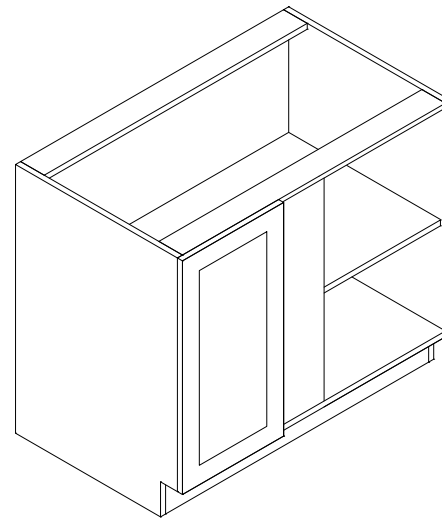

Features

Two doors

Base Blind Corner 39"

| Item Code | Dimension |
|-----------|------------------------|
| BBC39 | 39"W x 34-1/2"H x 24"D |

Features

- One full height door 14-7/8" wide, 13-1/2" opening
- Hinges on the central stile
- Filler needs to be ordered separately
- One shelf