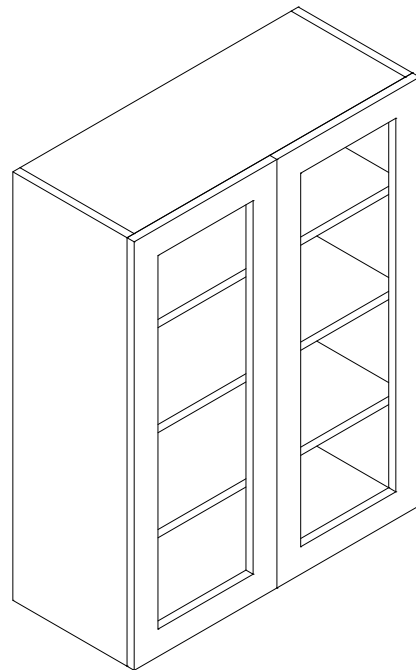

Features

Two doors
Three shelves
Not available for 3000 & 4000 Series