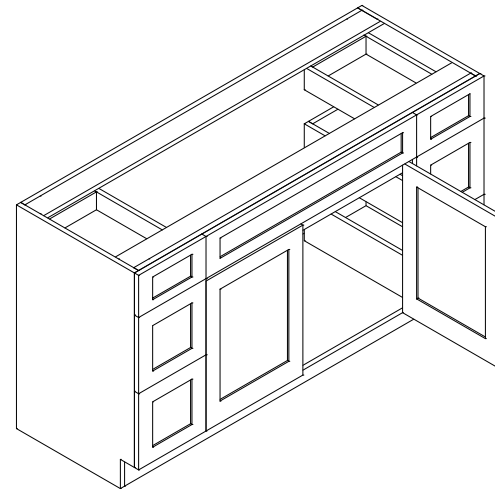

Base Vanity

Item Code	Dimension
VB48DS	48"W x 34-1/2"H x 21"D
VB60DS	60"W x 34-1/2"H x 21"D

Features

- One false drawer front
- Two doors
- Six drawers 12" wide