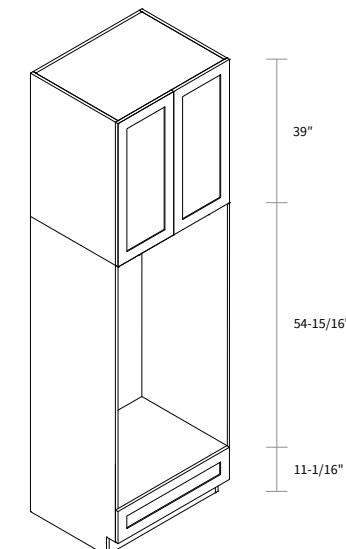

Combo Oven Pantry 105"

| Item Code | Dimension |
|-----------|---------------------|
| COP30105 | 30"W x 105"H x 24"D |

Features

- Opening 28-9/16"W x 43-5/16" or 49-15/16"H
- One shelf
- One big drawer and one small drawer
- Filler needs to be ordered separately
- Box is separated into TOP/BOTTOM two portions

Double Oven Pantry 93"

| Item Code | Dimension |
|-----------|--------------------|
| DOP3093 | 30"W x 93"H x 24"D |

Features

- Opening 28-9/16" x 54-15/16"
- One shelf
- One small drawer
- Filler needs to be ordered separately
- Toe kick box is separated

Double Oven Pantry 105"

| Item Code | Dimension |
|-----------|---------------------|
| DOP30105 | 30"W x 105"H x 24"D |

Features

- Opening 28-9/16" x 54-15/16"
- One shelf
- One small drawer
- Filler needs to be ordered separately
- Box is separated into TOP/BOTTOM two portions