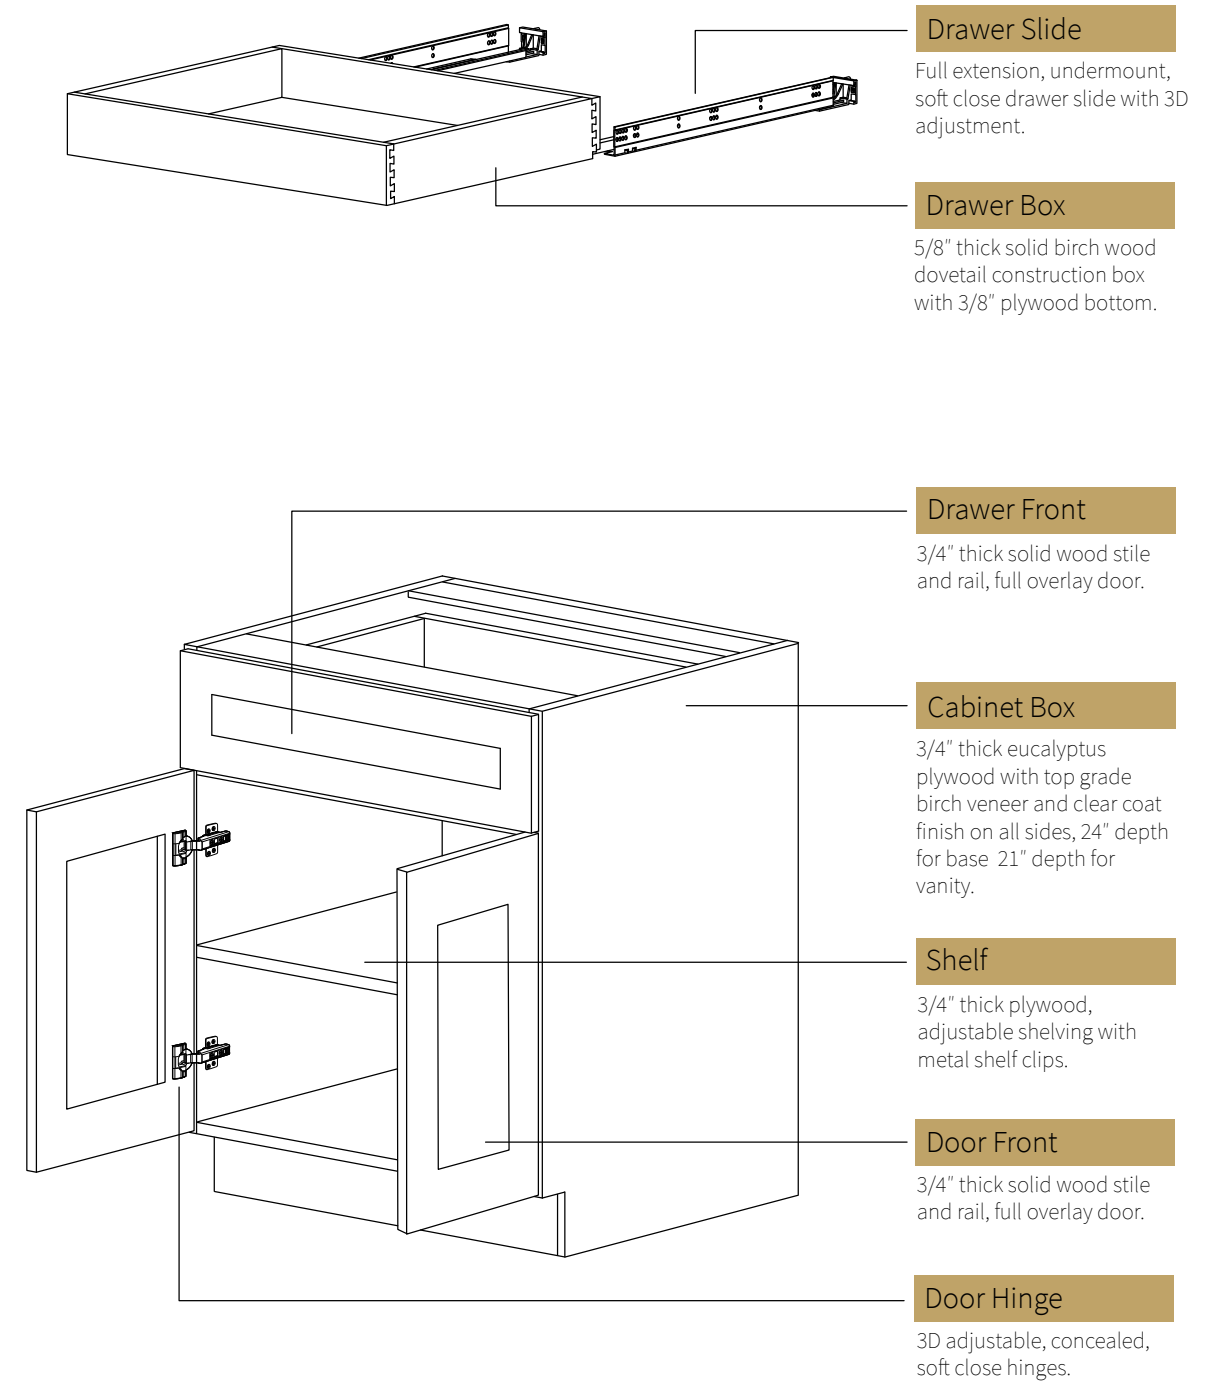

WALL CABINET FEATURE

BASE CABINET FEATURE

5

DOOR & OVERLAY MEASUREMENTS

*Slim shaker 3/4" rail/stile.

6

ADDITIONAL COMPONENTS

Crown Molding