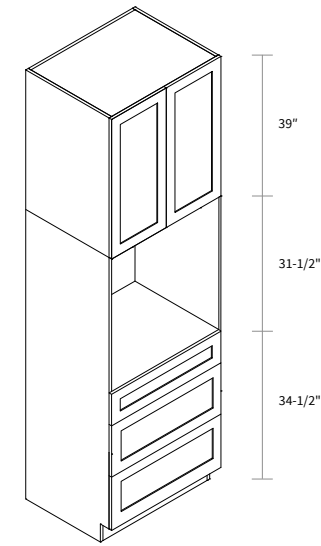

Wall Pantry Double Door 30" Wide

| Item Code | Dimension |
|-----------|---------------------|
| WP30105 | 30"W x 105"H x 24"D |

Features

- Four doors
- Six shelves
- Box is separated into TOP/BOTTOM two portions

Wall Pantry Double Door 36" Wide

| Item Code | Dimension |
|-----------|---------------------|
| WP36105 | 36"W x 105"H x 24"D |

Features

- Four doors
- Six shelves
- Box is separated into TOP/BOTTOM two portions

Single Oven Pantry 93"

| Item Code | Dimension |
|-----------|--------------------|
| SOP3093 | 30"W x 93"H x 24"D |

Features

- Opening 28-9/16"W x 31-1/2"H
- One shelf
- One small drawer and two big drawers
- Filler needs to be ordered separately
- Toe kick box is separated

Single Oven Pantry 105"

| Item Code | Dimension |
|-----------|---------------------|
| SOP30105 | 30"W x 105"H x 24"D |

Features

- Opening 28-9/16" x 31-1/2"
- One shelf
- One small drawer
- Two big drawers
- Filler needs to be ordered separately
- Box is separated into TOP/BOTTOM two portions