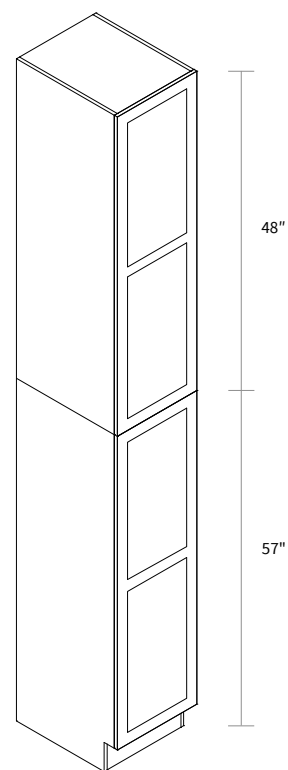

Wall Pantry Single Door 15" Wide

| Item Code | Dimension |
|-----------|---------------------|
| WP15105 | 15"W x 105"H x 24"D |

Features

Two doors
 Six shelves
 Box is separated into TOP/BOTTOM two portions

Wall Pantry Single Door 18" Wide

| Item Code | Dimension |
|-----------|--------------------|
| WP1893 | 18"W x 93"H x 24"D |

Features

- Two doors
- Five shelves
- Toe kick box is separated

Wall Pantry Double Door 24" Wide

| Item Code | Dimension |
|-----------|--------------------|
| WP2493 | 24"W x 93"H x 24"D |

Features

- Four doors
- Five shelves
- Toe kick box is separated

Wall Pantry Single Door 18" Wide

| Item Code | Dimension |
|-----------|---------------------|
| WP18105 | 18"W x 105"H x 24"D |

Features

- Two doors
- Six shelves
- Box is separated into TOP/BOTTOM two portions

Wall Pantry Double Door 24" Wide

| Item Code | Dimension |
|-----------|---------------------|
| WP24105 | 24"W x 105"H x 24"D |