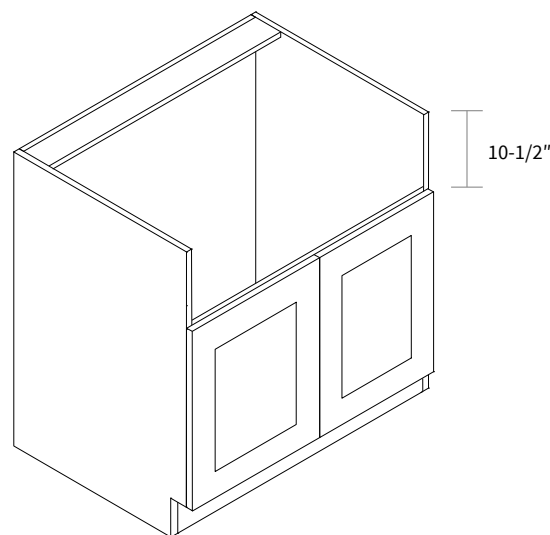

Features

Two doors