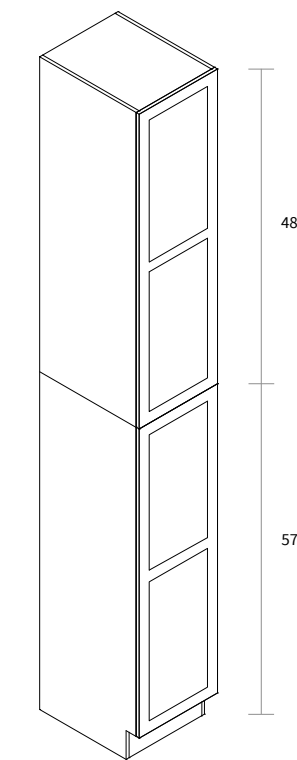

Features

Two doors
 Finished interior and shelf
 Shelf dimension: 25-9/16" x 18" x 3/4"
 Opening: 25-9/16"W x 15-9/16"H

Wall Pantry Single Door 15" Wide

| Item Code | Dimension |
|-----------|--------------------|
| WP1593 | 15"W x 93"H x 24"D |

Features

Two doors
 Five shelves
 Toe kick box is separated

Wall Wine Rack 15" High

| Item Code | Dimension |
|-----------|--------------------|
| WWR3015 | 30"W x 15"H x 12"D |

Features

Finished interior and exterior
 Can be used in both wall and base application

Wall Pantry Single Door 15" Wide

| Item Code | Dimension |
|-----------|---------------------|
| WP15105 | 15"W x 105"H x 24"D |

Features

Two doors
 Six shelves
 Box is separated into TOP/BOTTOM two portions

Wall Pantry Single Door 18" Wide

| Item Code | Dimension |
|-----------|--------------------|
| WP1893 | 18"W x 93"H x 24"D |

Features

- Two doors
- Five shelves
- Toe kick box is separated

Wall Pantry Double Door 24" Wide