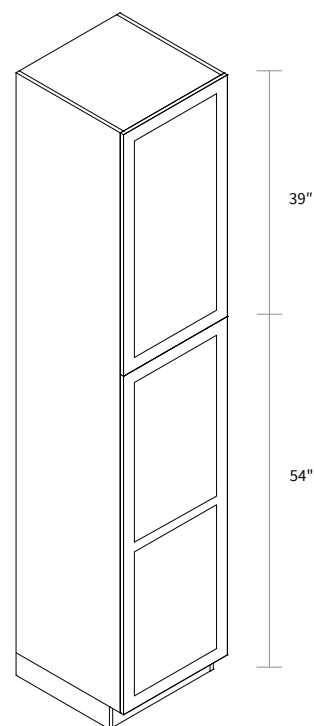

Features

Two doors
 Finished interior and shelf
 Shelf dimension: 25-9/16" x 18" x 3/4"
 Opening: 25-9/16"W x 15-9/16"H

Wall Pantry Single Door 15" Wide

| Item Code | Dimension |
|-----------|--------------------|
| WP1593 | 15"W x 93"H x 24"D |

Features

Two doors
 Five shelves
 Toe kick box is separated

Wall Wine Rack 15" High

| Item Code | Dimension |
|-----------|--------------------|
| WWR3015 | 30"W x 15"H x 12"D |

Features

Finished interior and exterior
 Can be used in both wall and base application

Wall Pantry Single Door 15" Wide

| Item Code | Dimension |
|-----------|---------------------|
| WP15105 | 15"W x 105"H x 24"D |

Features

Two doors
 Six shelves
 Box is separated into TOP/BOTTOM two portions

Wall Pantry Single Door 18" Wide

| Item Code | Dimension |
|-----------|--------------------|
| WP1893 | 18"W x 93"H x 24"D |

Features

- Two doors
- Five shelves
- Toe kick box is separated

Wall Pantry Double Door 24" Wide