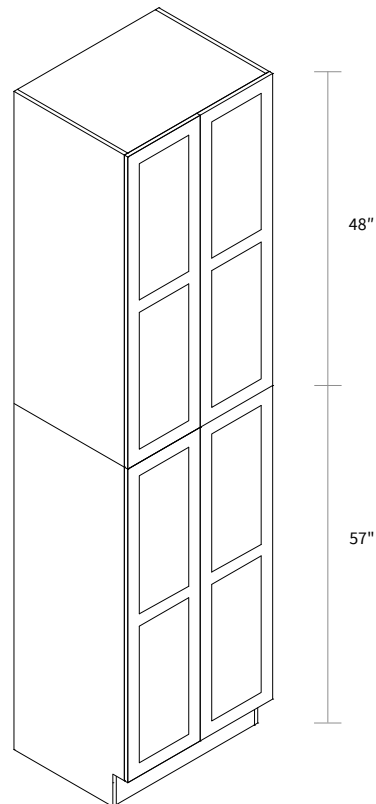

Features

- Four doors
- Six shelves
- Box is separated into TOP/BOTTOM two portions

Wall Pantry Double Door 30" Wide

| Item Code | Dimension |
|-----------|--------------------|
| WP3093 | 30"W x 93"H x 24"D |

Features

- Four doors
- Five shelves
- Toe kick box is separated

Wall Pantry Double Door 36" Wide

| Item Code | Dimension |
|-----------|--------------------|
| WP3693 | 36"W x 93"H x 24"D |

Features

- Four doors
- Five shelves
- Toe kick box is separated

Wall Pantry Double Door 30" Wide

| Item Code | Dimension |
|-----------|---------------------|
| WP30105 | 30"W x 105"H x 24"D |

Features

- Four doors
- Six shelves
- Box is separated into TOP/BOTTOM two portions

Wall Pantry Double Door 36" Wide

| Item Code | Dimension |
|-----------|---------------------|
| WP36105 | 36"W x 105"H x 24"D |

Features

- Four doors
- Six shelves
- Box is separated into TOP/BOTTOM two portions