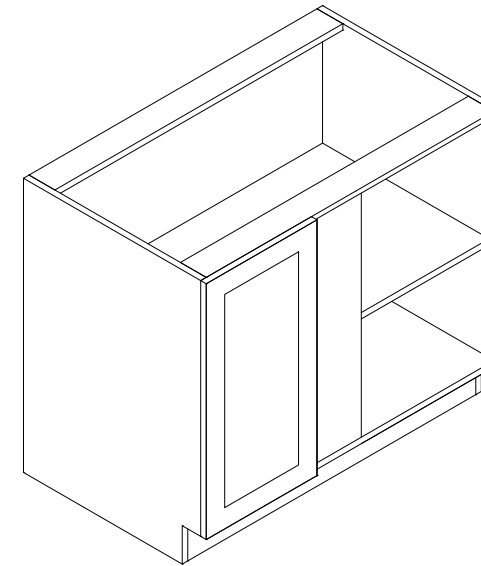

Features

- One full height door 17-7/8" wide, 16-1/2" opening
- Hinges on the central stile
- Filler needs to be ordered separately
- One shelf