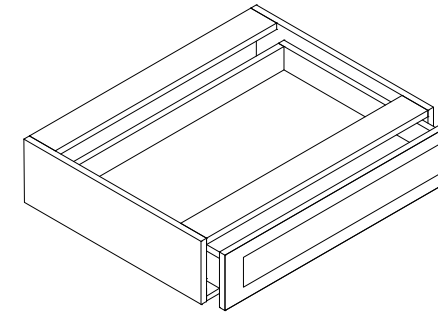

Knee Drawer

| Item Code | Dimension |
|-----------|-----------------------|
| KD27 | 27"W x 6-1/2"H x 21"D |
| KD30 | 30"W x 6-1/2"H x 21"D |
| KD36 | 36"W x 6-1/2"H x 21"D |

Features

- One drawer
- Drawer front 6-1/2" high