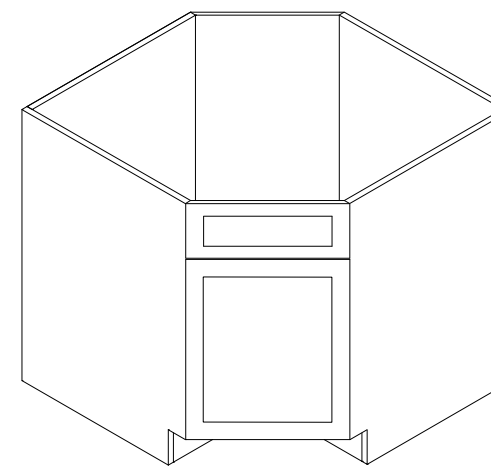

Features

SBD36: Door 15-5/8" wide, 15-1/4" opening
SBD42: Door 24-1/8" wide, 23-3/4" opening
One false drawer front

Farm Sink Base

| Item Code | Dimension |
|-----------|------------------------|
| FSB33 | 33"W x 34-1/2"H x 24"D |
| FSB36 | 36"W x 34-1/2"H x 24"D |
| FSB39 | 39"W x 34-1/2"H x 24"D |