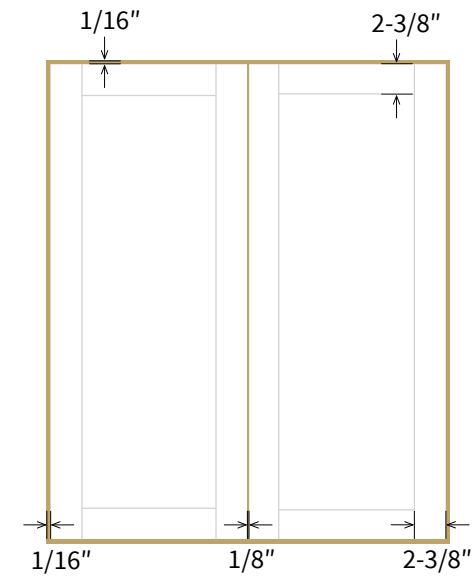

WALL CABINET FEATURE

BASE CABINET FEATURE

5

DOOR & OVERLAY MEASUREMENTS

*Slim shaker 3/4" rail/stile.

6

ADDITIONAL COMPONENTS

Crown Molding