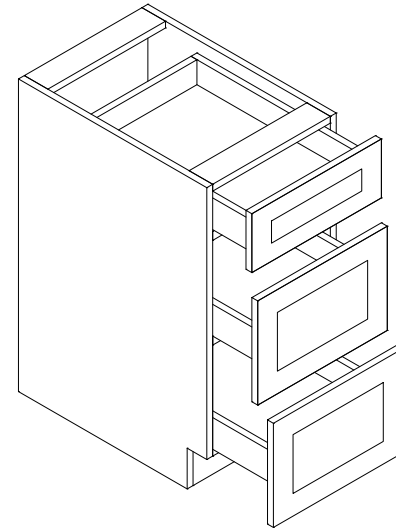

Base Three Drawer

Item Code	Dimension
3DB12	12"W x 34-1/2"H x 24"D
3DB15	15"W x 34-1/2"H x 24"D
3DB18	18"W x 34-1/2"H x 24"D
3DB21	21"W x 34-1/2"H x 24"D
3DB24	24"W x 34-1/2"H x 24"D
3DB27	27"W x 34-1/2"H x 24"D
3DB30	30"W x 34-1/2"H x 24"D
3DB33	33"W x 34-1/2"H x 24"D
3DB36	36"W x 34-1/2"H x 24"D

Features

Three drawers
Small drawer front 6-1/2" high
Large drawer front 11-1/2" high

Base Single Door 12" Depth

Item Code	Dimension
B1212	12"W x 34-1/2"H x 12"D
B1512	15"W x 34-1/2"H x 12"D
B1812	18"W x 34-1/2"H x 12"D
B2112	21"W x 34-1/2"H x 12"D