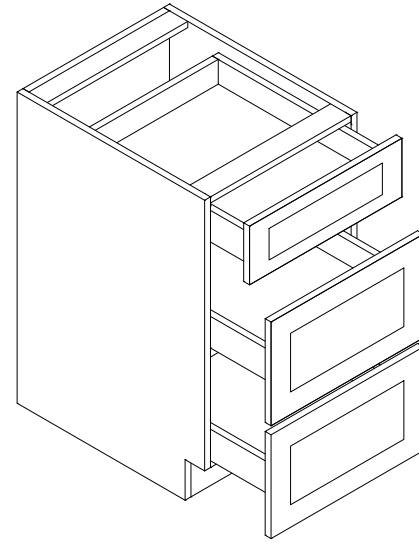

Drawer Vanity

Item Code	Dimension
VDB12	12"W x 34-1/2"H x 21"D
VDB15	15"W x 34-1/2"H x 21"D
VDB18	18"W x 34-1/2"H x 21"D
VDB21	21"W x 34-1/2"H x 21"D

Features

Three drawers
Small drawer front 6-1/2" high
Large drawer front 11-1/2" high