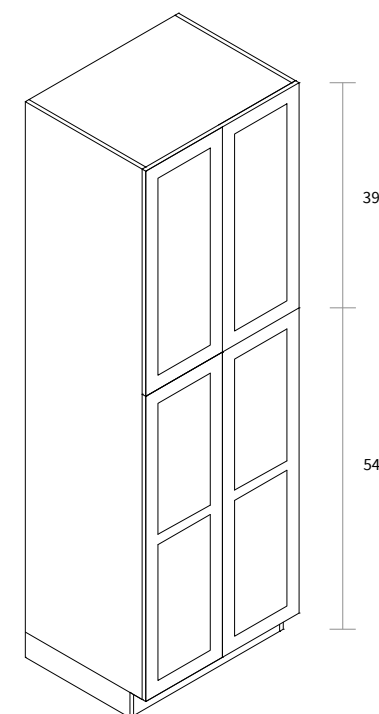

Features

Two doors
 Five shelves
 Toe kick box is separated

Wall Wine Rack 15" High

| Item Code | Dimension |
|-----------|--------------------|
| WWR3015 | 30"W x 15"H x 12"D |

Features

Finished interior and exterior
 Can be used in both wall and base application

Wall Pantry Single Door 15" Wide

| Item Code | Dimension |
|-----------|---------------------|
| WP15105 | 15"W x 105"H x 24"D |

Features

Two doors
 Six shelves
 Box is separated into TOP/BOTTOM two portions

Wall Pantry Single Door 18" Wide

| Item Code | Dimension |
|-----------|--------------------|
| WP1893 | 18"W x 93"H x 24"D |

Features

- Two doors
- Five shelves
- Toe kick box is separated

Wall Pantry Double Door 24" Wide

| Item Code | Dimension |
|-----------|--------------------|
| WP2493 | 24"W x 93"H x 24"D |

Features

- Four doors
- Five shelves
- Toe kick box is separated

Wall Pantry Single Door 18" Wide

| Item Code | Dimension |
|-----------|---------------------|
| WP18105 | 18"W x 105"H x 24"D |