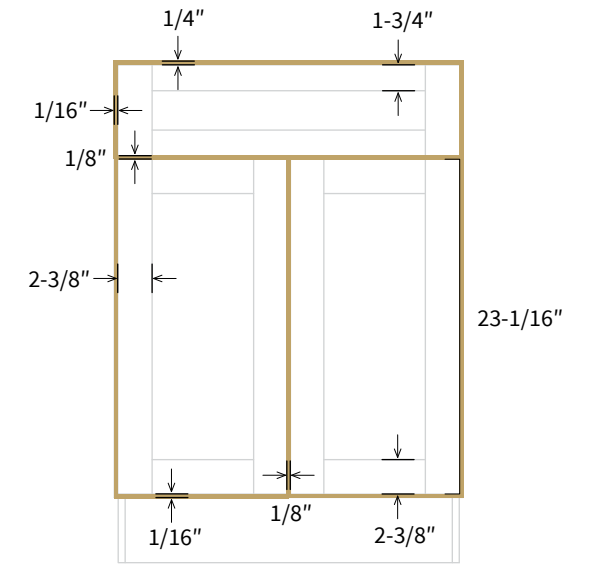

WALL CABINET FEATURE

BASE CABINET FEATURE

5

DOOR & OVERLAY MEASUREMENTS

*Slim shaker 3/4" rail/stile.

6

ADDITIONAL COMPONENTS

Crown Molding