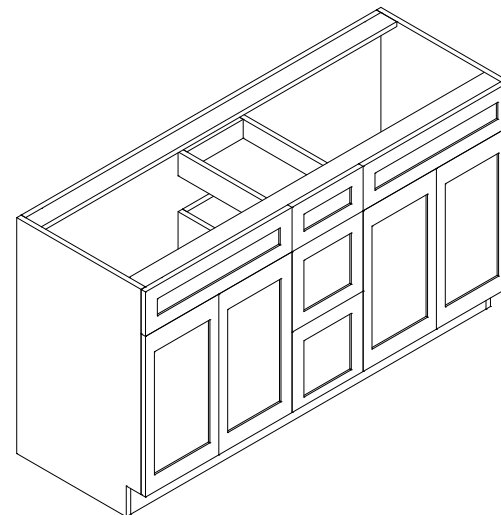

Features

- Two false drawer fronts
- Four doors
- Three drawers 12" wide