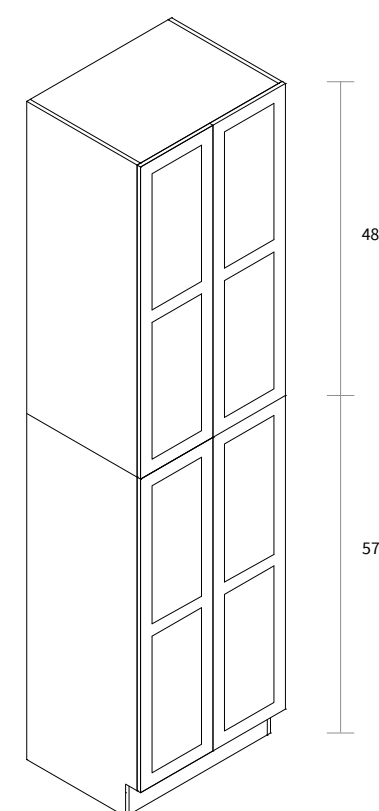

Features

One door
Two shelves

Wall Single Door 39" High

| Item Code | Dimension |
|-----------|--------------------|
| W0939 | 9"W x 39"H x 12"D |
| W1239 | 12"W x 39"H x 12"D |
| W1539 | 15"W x 39"H x 12"D |
| W1839 | 18"W x 39"H x 12"D |
| W2139 | 21"W x 39"H x 12"D |

| Item Code | Dimension |
|-----------|--------------------|
| WP2493 | 24"W x 93"H x 24"D |

Features

- Four doors
- Five shelves
- Toe kick box is separated

Wall Pantry Single Door 18" Wide

| Item Code | Dimension |
|-----------|---------------------|
| WP18105 | 18"W x 105"H x 24"D |

Features

- Two doors
- Six shelves
- Box is separated into TOP/BOTTOM two portions

Wall Pantry Double Door 24" Wide

| Item Code | Dimension |
|-----------|---------------------|
| WP24105 | 24"W x 105"H x 24"D |

Features

- Four doors
- Six shelves
- Box is separated into TOP/BOTTOM two portions

Wall Pantry Double Door 30" Wide

| Item Code | Dimension |
|-----------|--------------------|
| WP3093 | 30"W x 93"H x 24"D |