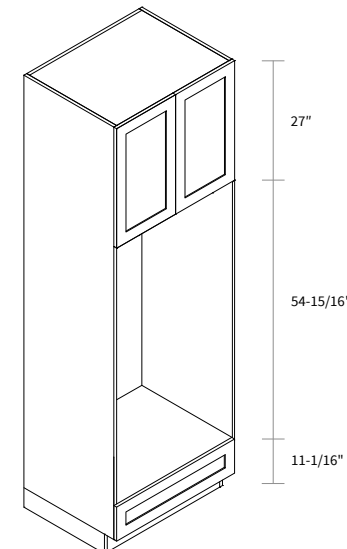

Combo Oven Pantry 93"

| Item Code | Dimension |
|-----------|--------------------|
| COP3093 | 30"W x 93"H x 24"D |

Features

- Opening 28-9/16"W x 43-5/16" or 49-15/16"H
- One shelf
- One big drawer and one small drawer
- Filler needs to be ordered separately
- Toe kick box is separated

Combo Oven Pantry 105"

| Item Code | Dimension |
|-----------|---------------------|
| COP30105 | 30"W x 105"H x 24"D |

Features

- Opening 28-9/16"W x 43-5/16" or 49-15/16"H
- One shelf
- One big drawer and one small drawer
- Filler needs to be ordered separately
- Box is separated into TOP/BOTTOM two portions

Double Oven Pantry 93"

| Item Code | Dimension |
|-----------|--------------------|
| DOP3093 | 30"W x 93"H x 24"D |

Features

- Opening 28-9/16" x 54-15/16"
- One shelf
- One small drawer
- Filler needs to be ordered separately
- Toe kick box is separated

Double Oven Pantry 105"

| Item Code | Dimension |
|-----------|---------------------|
| DOP30105 | 30"W x 105"H x 24"D |

Features

- Opening 28-9/16" x 54-15/16"
- One shelf
- One small drawer
- Filler needs to be ordered separately
- Box is separated into TOP/BOTTOM two portions