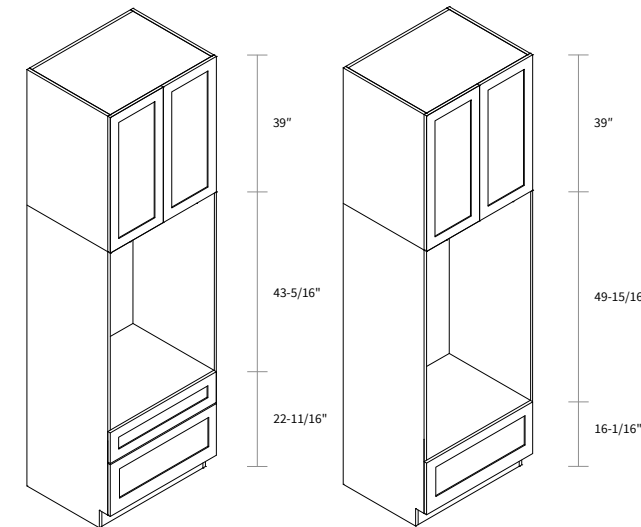

Features

- Opening 28-9/16"W x 43-5/16" or 49-15/16"H
- One shelf
- One big drawer and one small drawer
- Filler needs to be ordered separately
- Box is separated into TOP/BOTTOM two portions