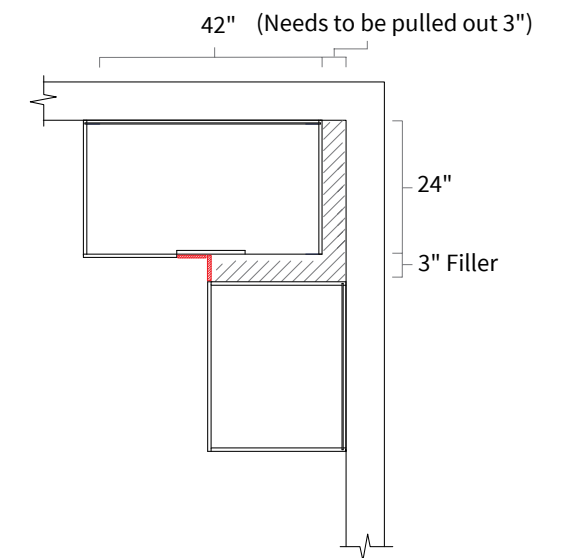

Base Blind Corner 42"

| Item Code | Dimension |
|-----------|------------------------|
| BBC42 | 42"W x 34-1/2"H x 24"D |

Features

- One full height door 17-7/8" wide, 16-1/2" opening
- Hinges on the central stile
- Filler needs to be ordered separately
- One shelf

Opening Dimensions

Installation Diagram

Opening Dimensions

Installation Diagram

Base Lazy Susan

| Item Code | Dimension |
|-----------|------------------------|
| BLS33 | 33"W x 34-1/2"H x 24"D |
| BLS36 | 36"W x 34-1/2"H x 24"D |