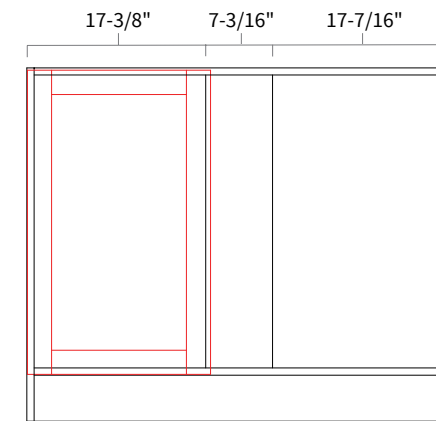

Opening Dimensions