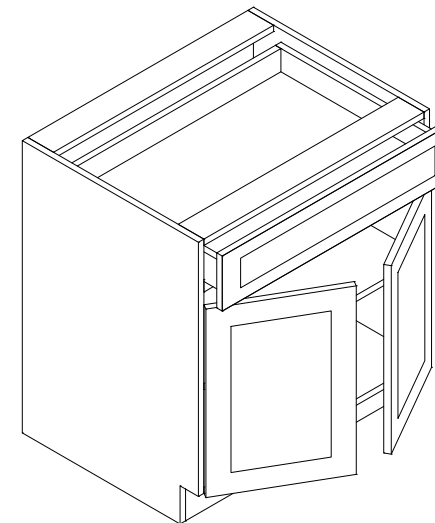

Base Double Door

Item Code	Dimension
B24	24"W x 34-1/2"H x 24"D
B27	27"W x 34-1/2"H x 24"D
B30	30"W x 34-1/2"H x 24"D
B33	33"W x 34-1/2"H x 24"D
B36	36"W x 34-1/2"H x 24"D
B42	42"W x 34-1/2"H x 24"D

Features

Two doors
One drawer
One shelf