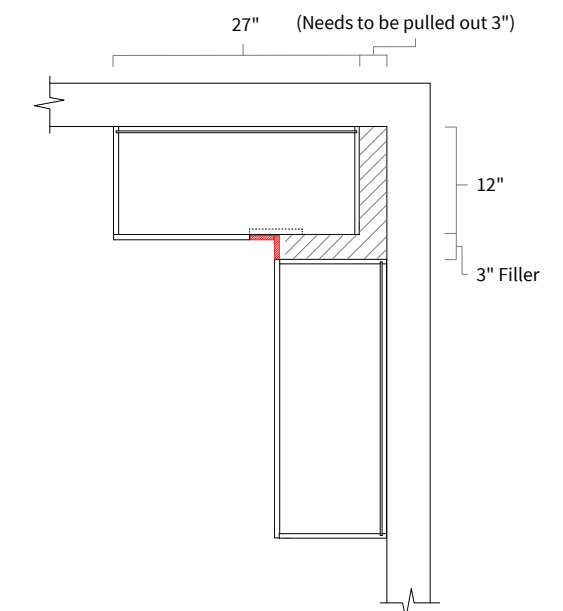

| Item Code | Dimension |
|-----------|--------------------|
| W333324 | 33"W x 33"H x 24"D |
| W363324 | 36"W x 33"H x 24"D |

Features

Two doors
One shelf

Opening Dimensions

Installation Diagram

Wall Blind Corner 30"

| Item Code | Dimension |
|-----------|--------------------|
| WBC3015 | 30"W x 15"H x 12"D |
| WBC3033* | 30"W x 33"H x 12"D |
| WBC3039** | 30"W x 39"H x 12"D |

Features

- One door 17-7/8" wide, 16-1/2" opening
- Hinges on the central stile
- Cabinet can be flipped for left/right application
- Filler needs to be ordered separately
- *Two shelves
- **Three shelves

Opening Dimensions

Installation Diagram

Wall Diagonal Corner 24"

| Item Code | Dimension |
|-----------|--------------------|
| WDC2415 | 24"W x 15"H x 12"D |
| WDC2433* | 24"W x 33"H x 12"D |
| WDC2439** | 24"W x 39"H x 12"D |