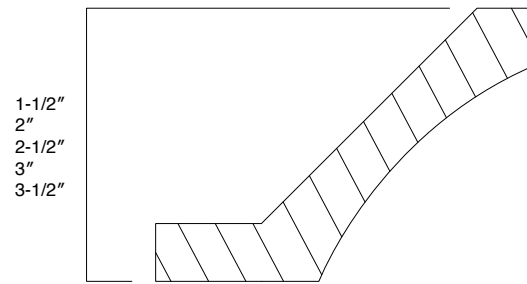

Crown Molding

Item Code	Dimension
CM1-1/2	96"W x 1-1/2"H x 2-1/2"D
CM2	96"W x 2"H x 3"D
CM2-1/2	96"W x 2-1/2"H x 3-1/2"D
CM3	96"W x 3"H x 4"D
CM3-1/2	96"W x 3-1/2"H x 4-1/2"D

Features

Solid wood
Traditional style
Not available for 4000 Series

Scribe Molding

Item Code	Dimension
SM8	96"W x 3/4"H x 1/4"D

Features

Solid wood

Straight Crown Molding

Item Code	Dimension
LCM1-1/2	96"W x 1-1/2"H x 2"D
LCM2	96"W x 2"H x 2"D
LCM2-1/2	96"W x 2-1/2"H x 2"D
LCM3	96"W x 3"H x 2"D
LCM3-1/2	96"W x 3-1/2"H x 2"D