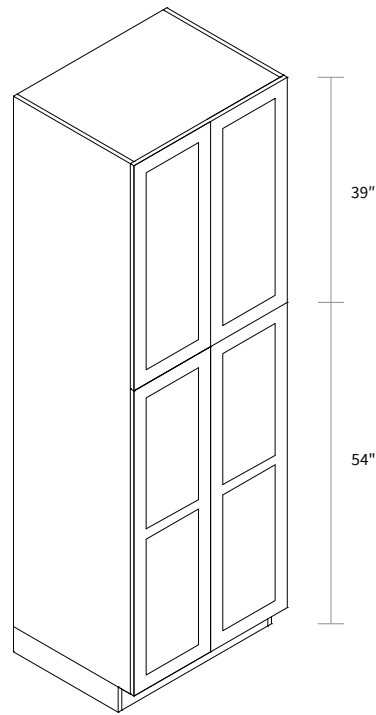

Features

- Two doors
- Six shelves
- Box is separated into TOP/BOTTOM two portions

Wall Pantry Double Door 24" Wide

| Item Code | Dimension |
|-----------|---------------------|
| WP24105 | 24"W x 105"H x 24"D |

Features

- Four doors
- Six shelves
- Box is separated into TOP/BOTTOM two portions

Wall Pantry Double Door 30" Wide

| Item Code | Dimension |
|-----------|--------------------|
| WP3093 | 30"W x 93"H x 24"D |

Features

- Four doors
- Five shelves
- Toe kick box is separated

Wall Pantry Double Door 36" Wide

| Item Code | Dimension |
|-----------|--------------------|
| WP3693 | 36"W x 93"H x 24"D |

Features

- Four doors
- Five shelves
- Toe kick box is separated