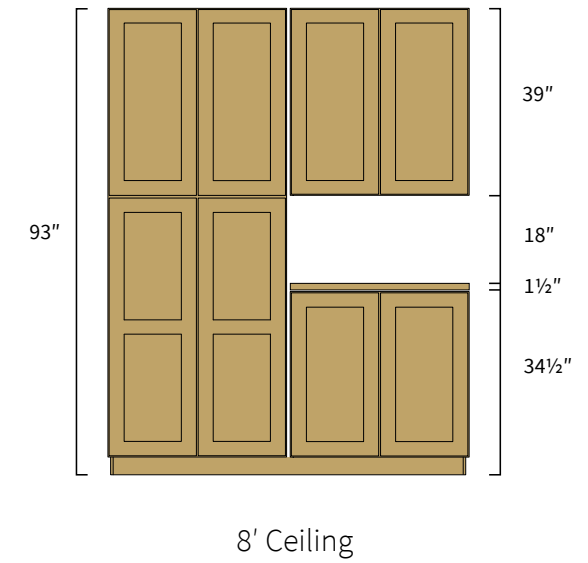

3

CABINET PLANNING