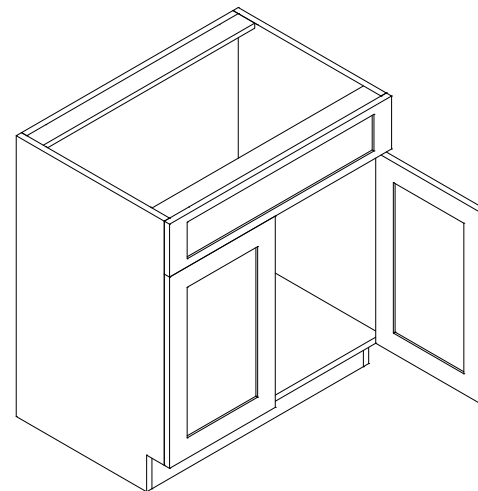

Features

Two doors
One false drawer front