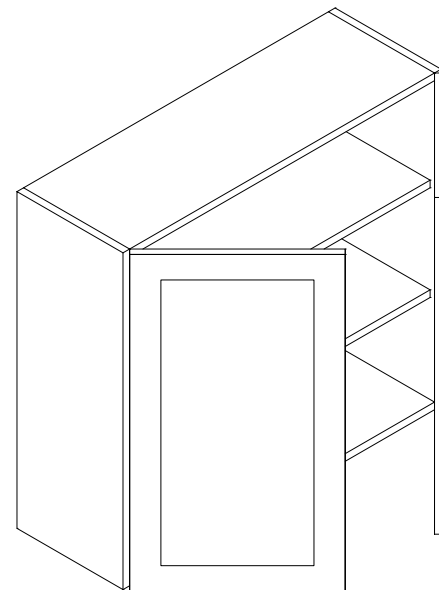

Features

One door
Two shelves

Wall Single Door 39" High

| Item Code | Dimension |
|-----------|--------------------|
| W0939 | 9"W x 39"H x 12"D |
| W1239 | 12"W x 39"H x 12"D |
| W1539 | 15"W x 39"H x 12"D |
| W1839 | 18"W x 39"H x 12"D |
| W2139 | 21"W x 39"H x 12"D |

Features

One door
Three shelves

Wall Double Door 33" High

| Item Code | Dimension |
|-----------|--------------------|
| W2433 | 24"W x 33"H x 12"D |
| W2733 | 27"W x 33"H x 12"D |
| W3033 | 30"W x 33"H x 12"D |
| W3333 | 33"W x 33"H x 12"D |
| W3633 | 36"W x 33"H x 12"D |
| W4233 | 42"W x 33"H x 12"D |

Features

Two doors
Two shelves

Wall Double Door 39" High

| Item Code | Dimension |
|-----------|--------------------|
| W2439 | 24"W x 39"H x 12"D |
| W2739 | 27"W x 39"H x 12"D |
| W3039 | 30"W x 39"H x 12"D |
| W3339 | 33"W x 39"H x 12"D |
| W3639 | 36"W x 39"H x 12"D |
| W4239 | 42"W x 39"H x 12"D |