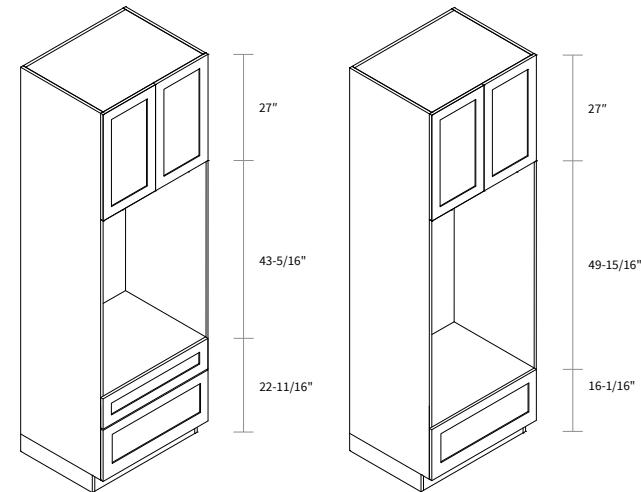

Features

- Opening 28-9/16"W x 43-5/16" or 49-15/16"H
- One shelf
- One big drawer and one small drawer
- Filler needs to be ordered separately
- Toe kick box is separated