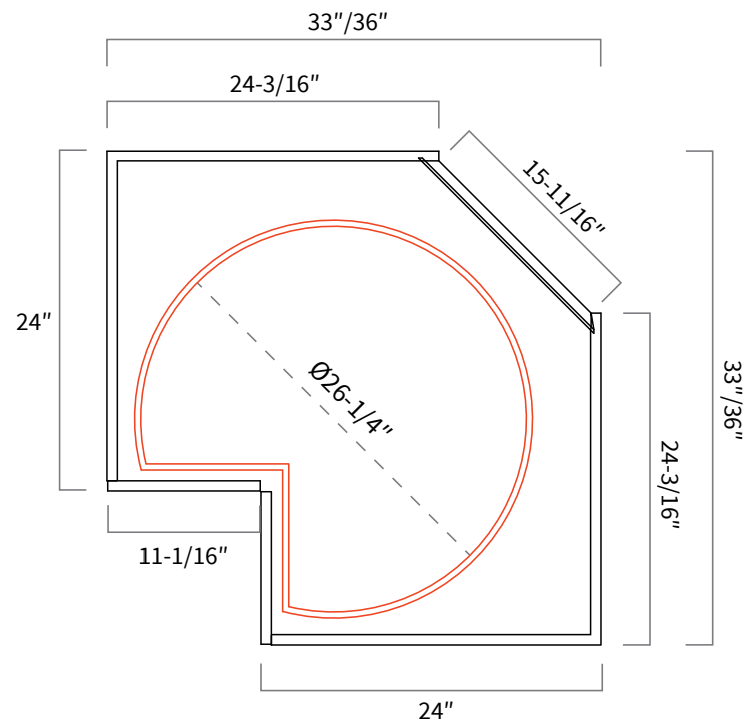

Base Lazy Susan

Item Code	Dimension
BLS33	33"W x 34-1/2"H x 24"D
BLS36	36"W x 34-1/2"H x 24"D

Features

Full height bi-folding door
Two wooden susan included
Wooden susan 26-1/4" diameter
Soft close not available