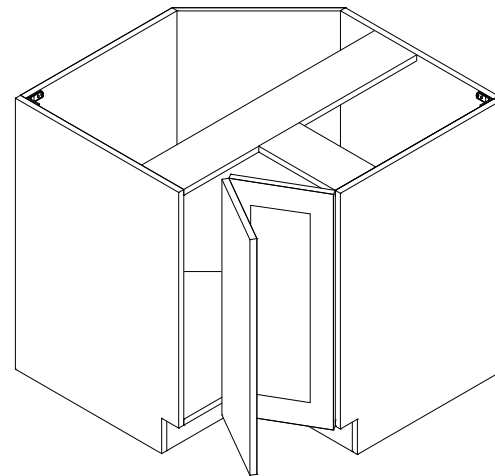

Base Lazy Susan

Item Code	Dimension
BLS33	33"W x 34-1/2"H x 24"D
BLS36	36"W x 34-1/2"H x 24"D

Features

Full height bi-folding door
Two wooden susan included
Wooden susan 26-1/4" diameter
Soft close not available