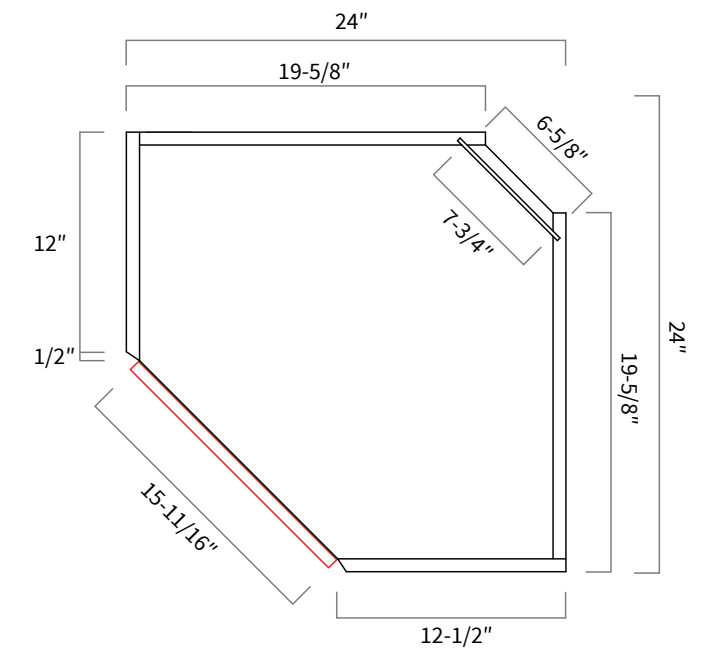

Opening Dimensions

Installation Diagram

Wall Diagonal Corner 24"

| Item Code | Dimension |
|-----------|--------------------|
| WDC2415 | 24"W x 15"H x 12"D |
| WDC2433* | 24"W x 33"H x 12"D |
| WDC2439** | 24"W x 39"H x 12"D |

Features

One door
 Three shelves
 Not available for 3000 & 4000 Series

Wall Diagonal Corner Glass Door

| Item Code | Dimension |
|-------------|--------------------|
| WDC2415GD | 24"W x 15"H x 12"D |
| WDC2433GD* | 24"W x 33"H x 12"D |
| WDC2439GD** | 24"W x 39"H x 12"D |

Features

One door 15-11/16" wide, 15-1/2" opening
 *Two shelves
 **Three shelves
 Not available for 3000 & 4000 Series

Wall Double Glass Door 39" High

| Item Code | Dimension |
|-----------|--------------------|
| W2439GD | 24"W x 39"H x 12"D |
| W2739GD | 27"W x 39"H x 12"D |
| W3039GD | 30"W x 39"H x 12"D |
| W3339GD | 33"W x 39"H x 12"D |
| W3639GD | 36"W x 39"H x 12"D |
| W4239GD | 42"W x 39"H x 12"D |