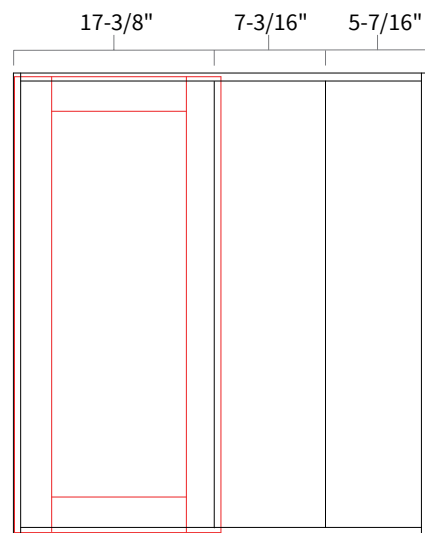

Opening Dimensions