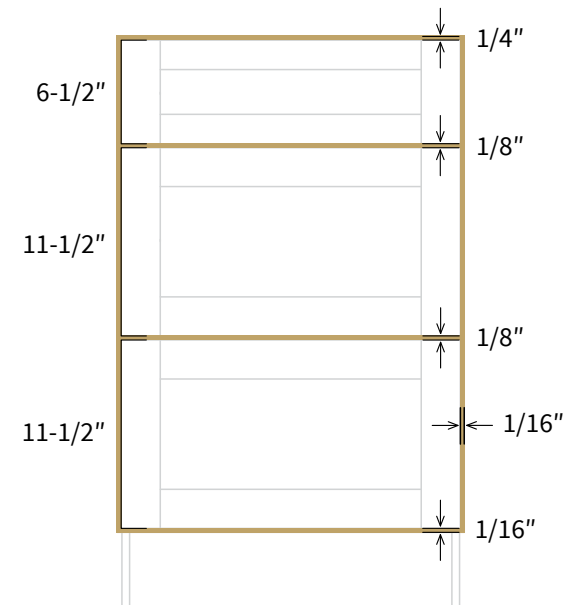

WALL CABINET FEATURE

BASE CABINET FEATURE

5

DOOR & OVERLAY MEASUREMENTS

*Slim shaker 3/4" rail/stile.

6

ADDITIONAL COMPONENTS

Crown Molding

| Item Code | Dimension |
|-----------|--------------------|
| W1515 | 15"W x 15"H x 12"D |
| W1815 | 18"W x 15"H x 12"D |
| W2115 | 21"W x 15"H x 12"D |

Features

One door
No shelf

Wall Double Door 15" High