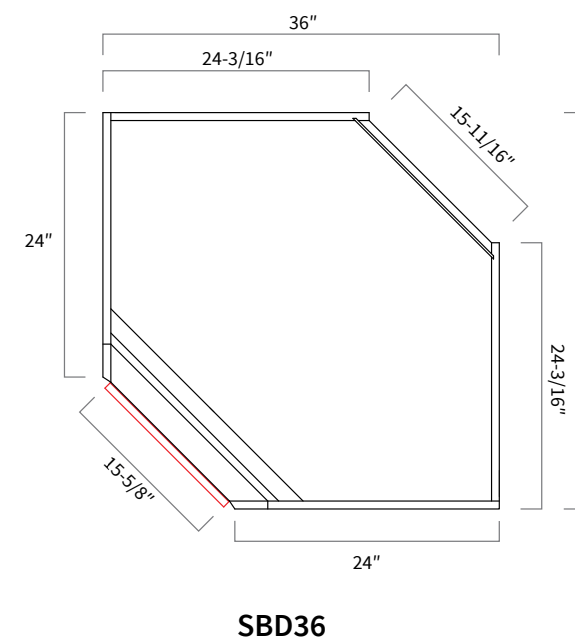

Features

SBD36: Door 15-5/8" wide, 15-1/4" opening
SBD42: Door 24-1/8" wide, 23-3/4" opening
One false drawer front

Farm Sink Base

| Item Code | Dimension |
|-----------|------------------------|
| FSB33 | 33"W x 34-1/2"H x 24"D |
| FSB36 | 36"W x 34-1/2"H x 24"D |
| FSB39 | 39"W x 34-1/2"H x 24"D |

Features

Two doors

Base Blind Corner 39"

| Item Code | Dimension |
|-----------|------------------------|
| BBC39 | 39"W x 34-1/2"H x 24"D |

Features

- One full height door 14-7/8" wide, 13-1/2" opening
- Hinges on the central stile
- Filler needs to be ordered separately
- One shelf