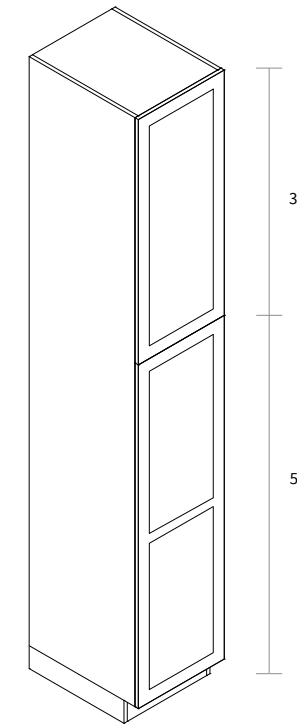

Features

Two doors
 Finished interior and shelf
 Shelf dimension: 25-9/16" x 18" x 3/4"
 Opening: 25-9/16"W x 15-9/16"H

Wall Pantry Single Door 15" Wide

| Item Code | Dimension |
|-----------|--------------------|
| WP1593 | 15"W x 93"H x 24"D |

Features

Two doors
 Five shelves
 Toe kick box is separated

Wall Wine Rack 15" High

| Item Code | Dimension |
|-----------|--------------------|
| WWR3015 | 30"W x 15"H x 12"D |

Features

Finished interior and exterior
 Can be used in both wall and base application

Wall Pantry Single Door 15" Wide

| Item Code | Dimension |
|-----------|---------------------|
| WP15105 | 15"W x 105"H x 24"D |

Features

Two doors
 Six shelves
 Box is separated into TOP/BOTTOM two portions