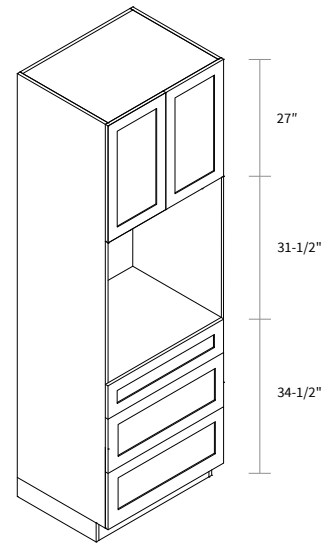

Wall Pantry Double Door 30" Wide

| Item Code | Dimension |
|-----------|---------------------|
| WP30105 | 30"W x 105"H x 24"D |

Features

- Four doors
- Six shelves
- Box is separated into TOP/BOTTOM two portions

Wall Pantry Double Door 36" Wide

| Item Code | Dimension |
|-----------|---------------------|
| WP36105 | 36"W x 105"H x 24"D |

Features

- Four doors
- Six shelves
- Box is separated into TOP/BOTTOM two portions

Single Oven Pantry 93"

| Item Code | Dimension |
|-----------|--------------------|
| SOP3093 | 30"W x 93"H x 24"D |

Features

- Opening 28-9/16"W x 31-1/2"H
- One shelf
- One small drawer and two big drawers
- Filler needs to be ordered separately
- Toe kick box is separated