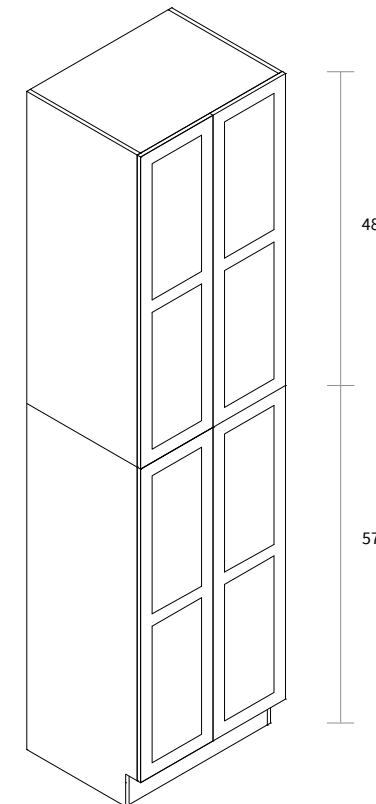

Features

One door
Two shelves

Wall Single Door 39" High

| Item Code | Dimension |
|-----------|--------------------|
| W0939 | 9"W x 39"H x 12"D |
| W1239 | 12"W x 39"H x 12"D |
| W1539 | 15"W x 39"H x 12"D |
| W1839 | 18"W x 39"H x 12"D |
| W2139 | 21"W x 39"H x 12"D |

Features

- Four doors
- Five shelves
- Toe kick box is separated

Wall Pantry Double Door 36" Wide

| Item Code | Dimension |
|-----------|--------------------|
| WP3693 | 36"W x 93"H x 24"D |

Features

- Four doors
- Five shelves
- Toe kick box is separated

Wall Pantry Double Door 30" Wide

| Item Code | Dimension |
|-----------|---------------------|
| WP30105 | 30"W x 105"H x 24"D |

Features

- Four doors
- Six shelves
- Box is separated into TOP/BOTTOM two portions

Wall Pantry Double Door 36" Wide

| Item Code | Dimension |
|-----------|---------------------|
| WP36105 | 36"W x 105"H x 24"D |

Features

- Four doors
- Six shelves
- Box is separated into TOP/BOTTOM two portions