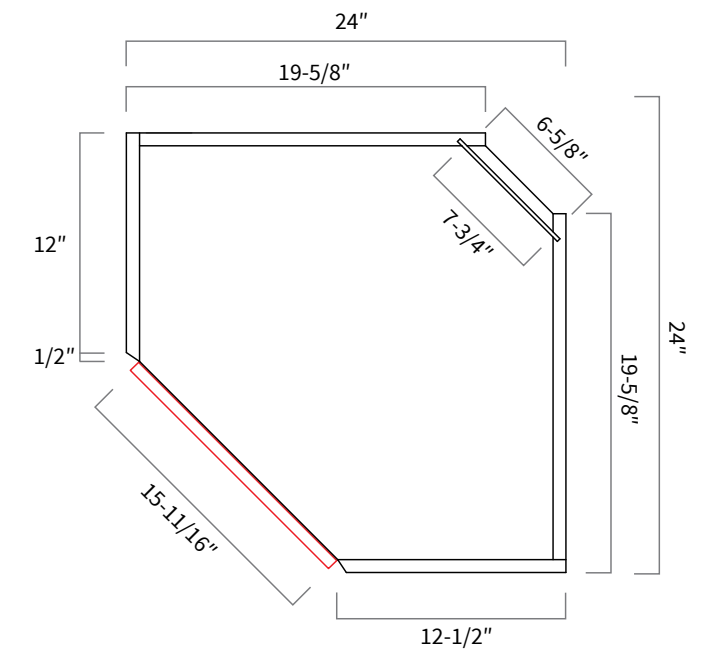

| Item Code | Dimension |
|-----------|--------------------|
| WBC3015 | 30"W x 15"H x 12"D |
| WBC3033* | 30"W x 33"H x 12"D |
| WBC3039** | 30"W x 39"H x 12"D |

Features

- One door 17-7/8" wide, 16-1/2" opening
- Hinges on the central stile
- Cabinet can be flipped for left/right application
- Filler needs to be ordered separately
- *Two shelves
- **Three shelves

Opening Dimensions

Installation Diagram

Wall Diagonal Corner 24"

| Item Code | Dimension |
|-----------|--------------------|
| WDC2415 | 24"W x 15"H x 12"D |
| WDC2433* | 24"W x 33"H x 12"D |
| WDC2439** | 24"W x 39"H x 12"D |

Features

- One door 15-11/16" wide, 15-1/2" opening
- *Two shelves
- **Three shelves

Wall Single Glass Door 15" High

| Item Code | Dimension |
|-----------|--------------------|
| W1515GD | 15"W x 15"H x 12"D |
| W1815GD | 18"W x 15"H x 12"D |
| W2115GD | 21"W x 15"H x 12"D |