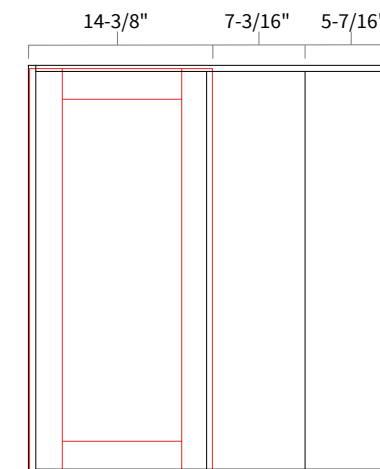

Opening Dimensions