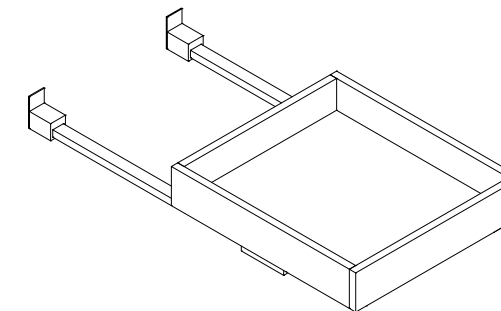

Features

- 5/8" thick solid hardwood
- Dovetail construction box
- Clear coat finish