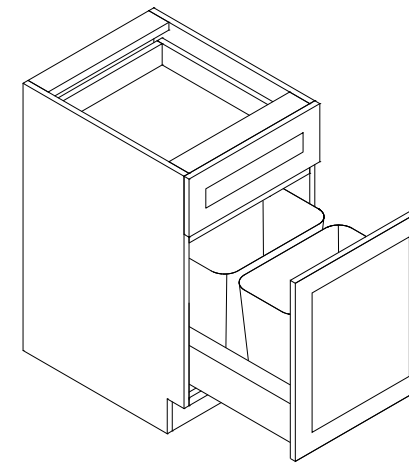

Features

Three levels of spice racks

Trash Bin Cabinet

| Item Code | Dimension |
|-----------|------------------------|
| TB15 | 15"W x 34-1/2"H x 24"D |
| TB18 | 18"W x 34-1/2"H x 24"D |

Features

One drawer
 Double trash bins