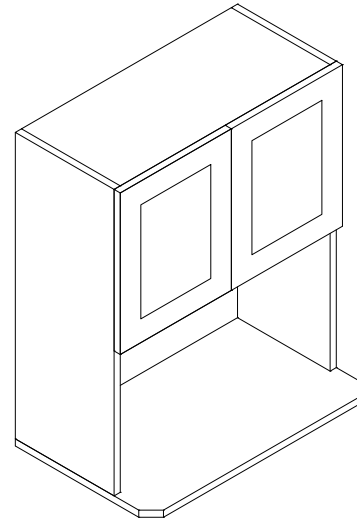

Features

Two doors
 Three shelves
 Not available for 3000 & 4000 Series

Wall Microwave 27" Wide

| Item Code | Dimension |
|-----------|--------------------|
| WMC2733 | 27"W x 33"H x 12"D |
| WMC2739 | 27"W x 39"H x 12"D |

Features

Two doors
 Finished interior and shelf
 Shelf dimension: 25-9/16" x 18" x 3/4"
 Opening: 25-9/16"W x 15-9/16"H

Wall Pantry Single Door 15" Wide

| Item Code | Dimension |
|-----------|--------------------|
| WP1593 | 15"W x 93"H x 24"D |

Features

Two doors
 Five shelves
 Toe kick box is separated

Wall Wine Rack 15" High

| Item Code | Dimension |
|-----------|--------------------|
| WWR3015 | 30"W x 15"H x 12"D |

Features

Finished interior and exterior
 Can be used in both wall and base application