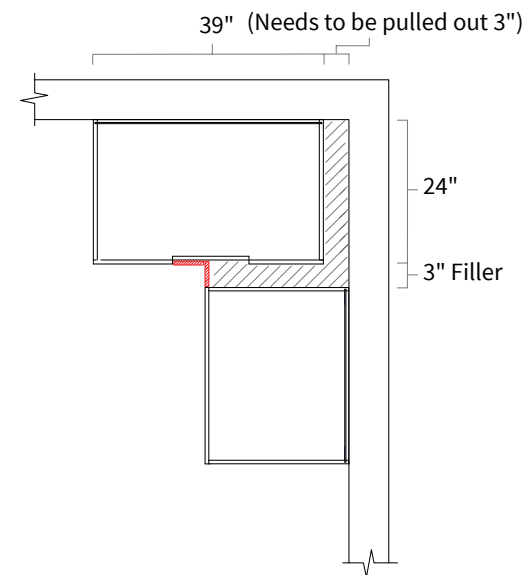

Installation Diagram