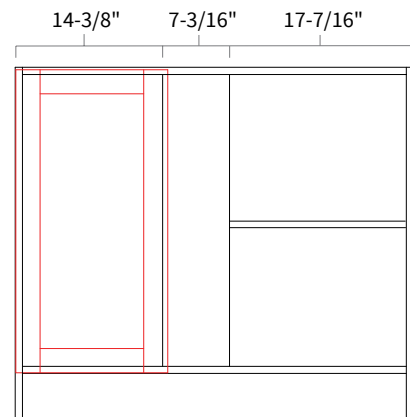

Opening Dimensions