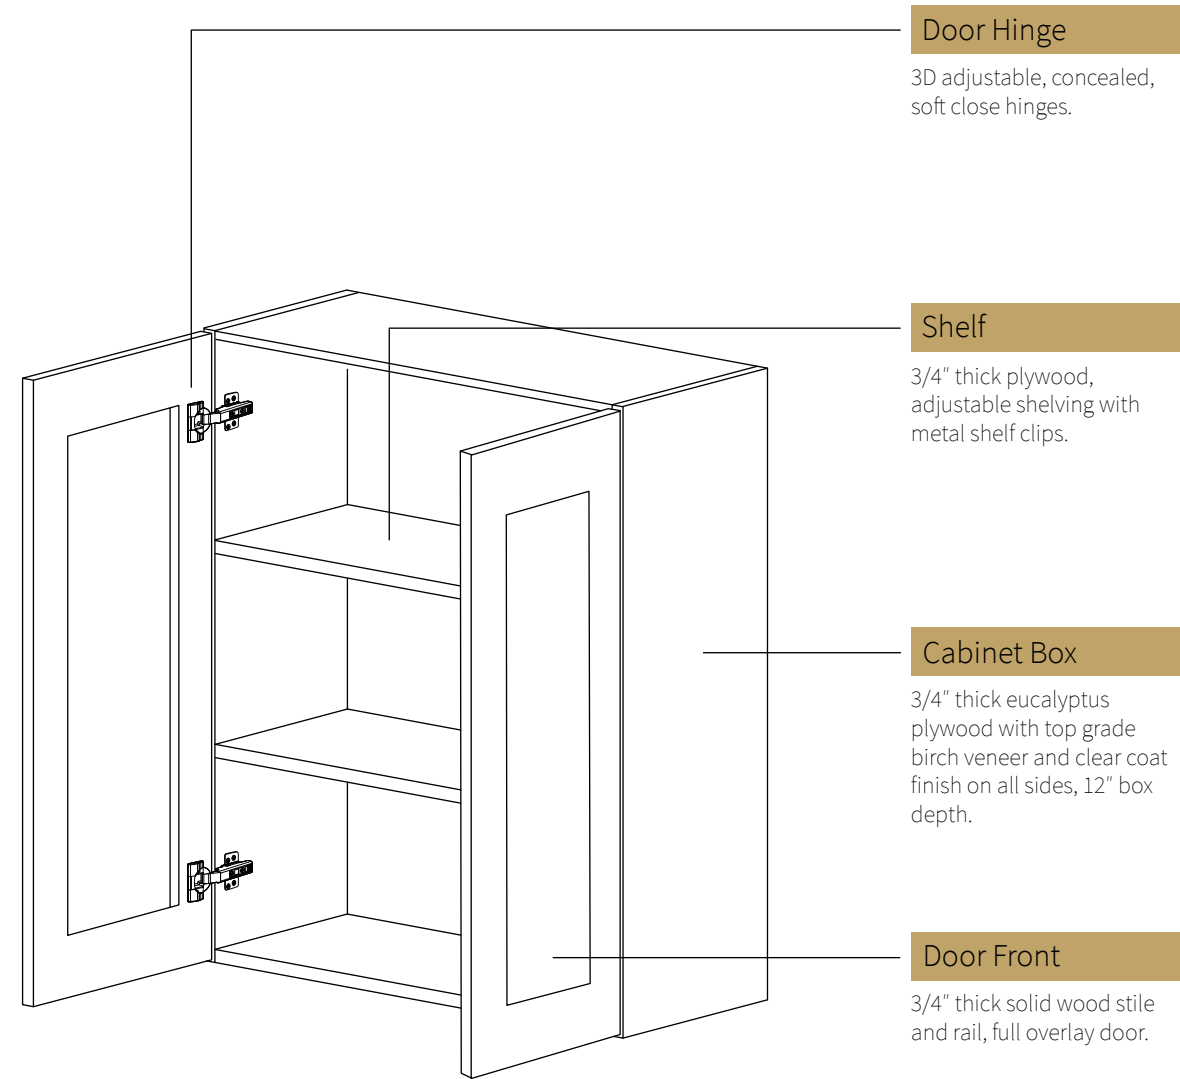

WALL CABINET FEATURE

BASE CABINET FEATURE

5

DOOR & OVERLAY MEASUREMENTS

*Slim shaker 3/4" rail/stile.

6

ADDITIONAL COMPONENTS

Crown Molding