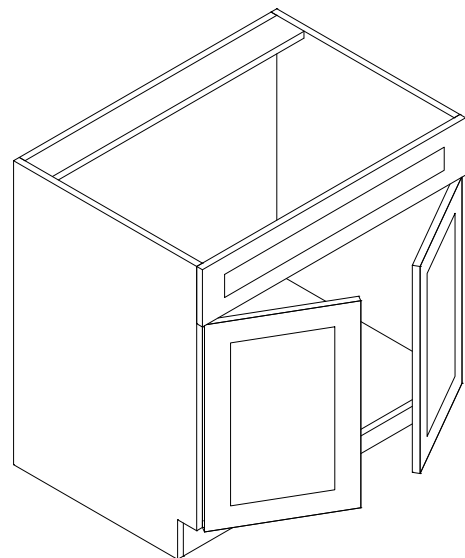

Sink Base

Item Code	Dimension
SB24	24"W x 34-1/2"H x 24"D
SB30	30"W x 34-1/2"H x 24"D
SB33	33"W x 34-1/2"H x 24"D
SB36	36"W x 34-1/2"H x 24"D
SB42	42"W x 34-1/2"H x 24"D

Features

Two doors
One false drawer front